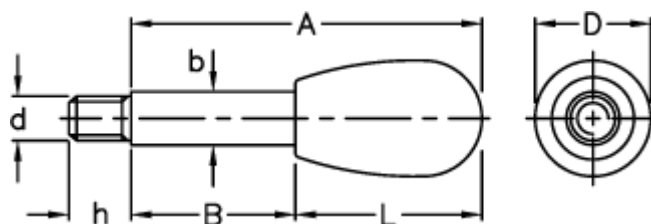

# Data Sheet

Article number: 2304005011

Description: E+G Lever arm  
BL.668/10x57

## Measures

A = 57

b = 10

B = 25

D = 20

d 6g = M8

h = 9

L = 32